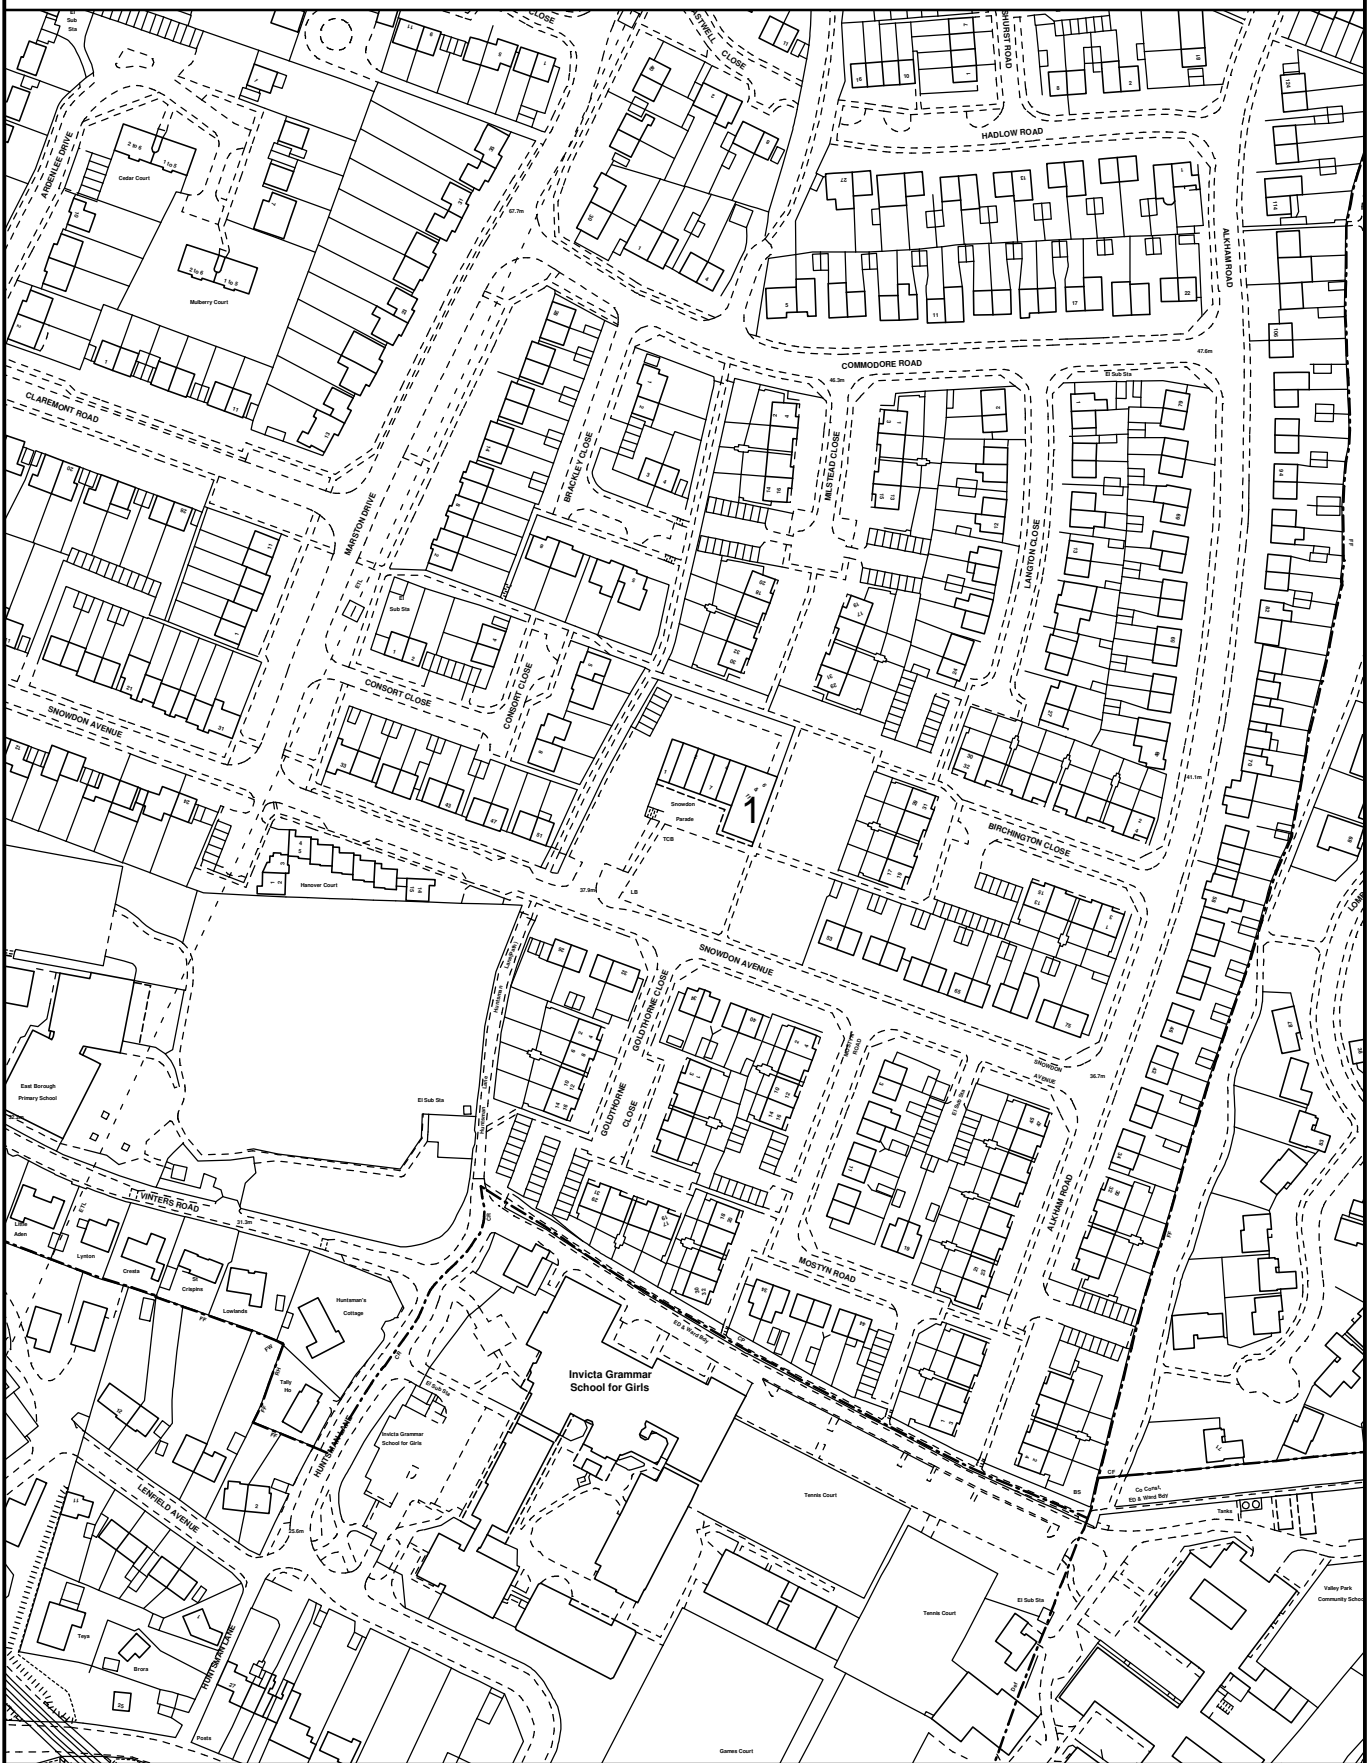

# CAPITOL EXPRESS, 11 SNOWDON PARADE, SNOWDON AVENUE, VINTERS PARK, MAIDSTONE, ME14 5NS

Reproduced from the Ordnance Survey mapping with the permission of the Controller of Her Majesty's Stationery Office © Crown copyright.

Unauthorised reproduction infringes Crown copyright and may lead to prosecution or civil proceedings.

The Maidstone Borough Council Licence No. 100019636, 2013. Scale 1:2500